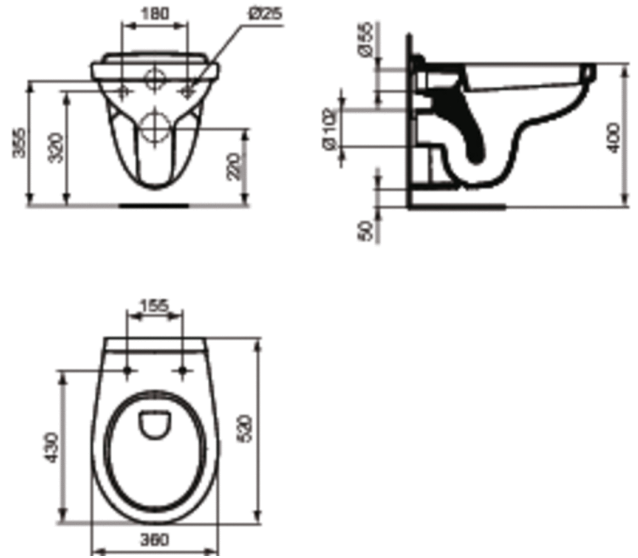

Code article: E8768

SIMPLICITY

Wall hung bowl

Wall hung bowl

Simplicity wall hung bowl.

Finishes*

01

Necessary equipment

SEAT & COVER E9078

Recommended equipment

SUPPORT BRACKETS C0135

*Finishes: 01 = White